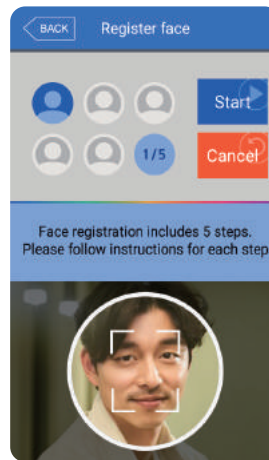

# UBio-X Pro

World's No.1 Face & Fingerprint Recognition Terminal

Face Recognition

High performance  
CPU

Instant Matching Speed  
100,000 Face Templates  
in 1sec

Improved Accuracy  
& Security

## ☉ Main UI